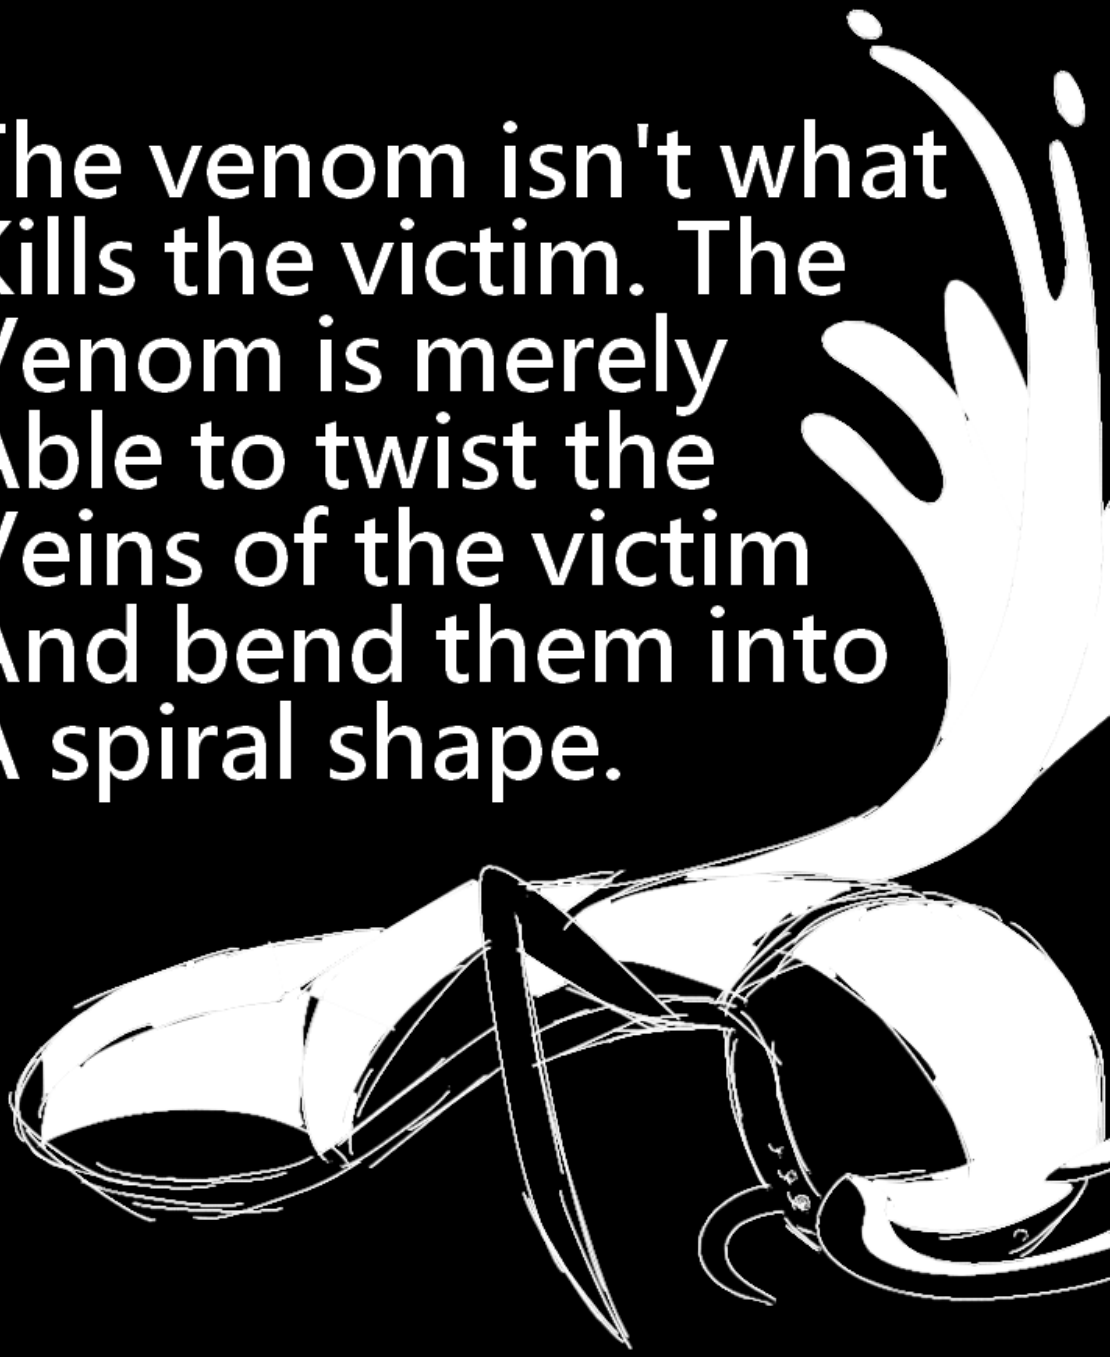

# The Centricapead

**The Centricapead can  
Grow 10 meters in length  
And 30 centimeters across.**

I made the  
Centricapead  
Up!

To scare my  
Sisters or  
People I  
Found  
Annoying!

The Centricapead Is famously Known for its "death mark".

When the Bug bites Something It injects a Venom into The blood Stream.

The venom isn't what  
Kills the victim. The  
Venom is merely  
Able to twist the  
Veins of the victim  
And bend them into  
A spiral shape.

A black and white graphic featuring a central spiral that tightens as it moves towards the center. The spiral is composed of thick, white, hand-drawn lines. The background is black. Three blocks of white text are overlaid on the image: one at the top, one in the middle, and one at the bottom.

It merely leaves  
The body behind  
In search of live  
food.

Many have wondered if  
it simply kills for sport.

A stylized, high-contrast black and white illustration of a centricapead. The top portion shows a large, rounded head with a prominent eye and a curved mouth. Below the head, the body is depicted with a series of dark, rounded segments separated by lighter lines, suggesting a segmented or flexible structure. The background is solid black.