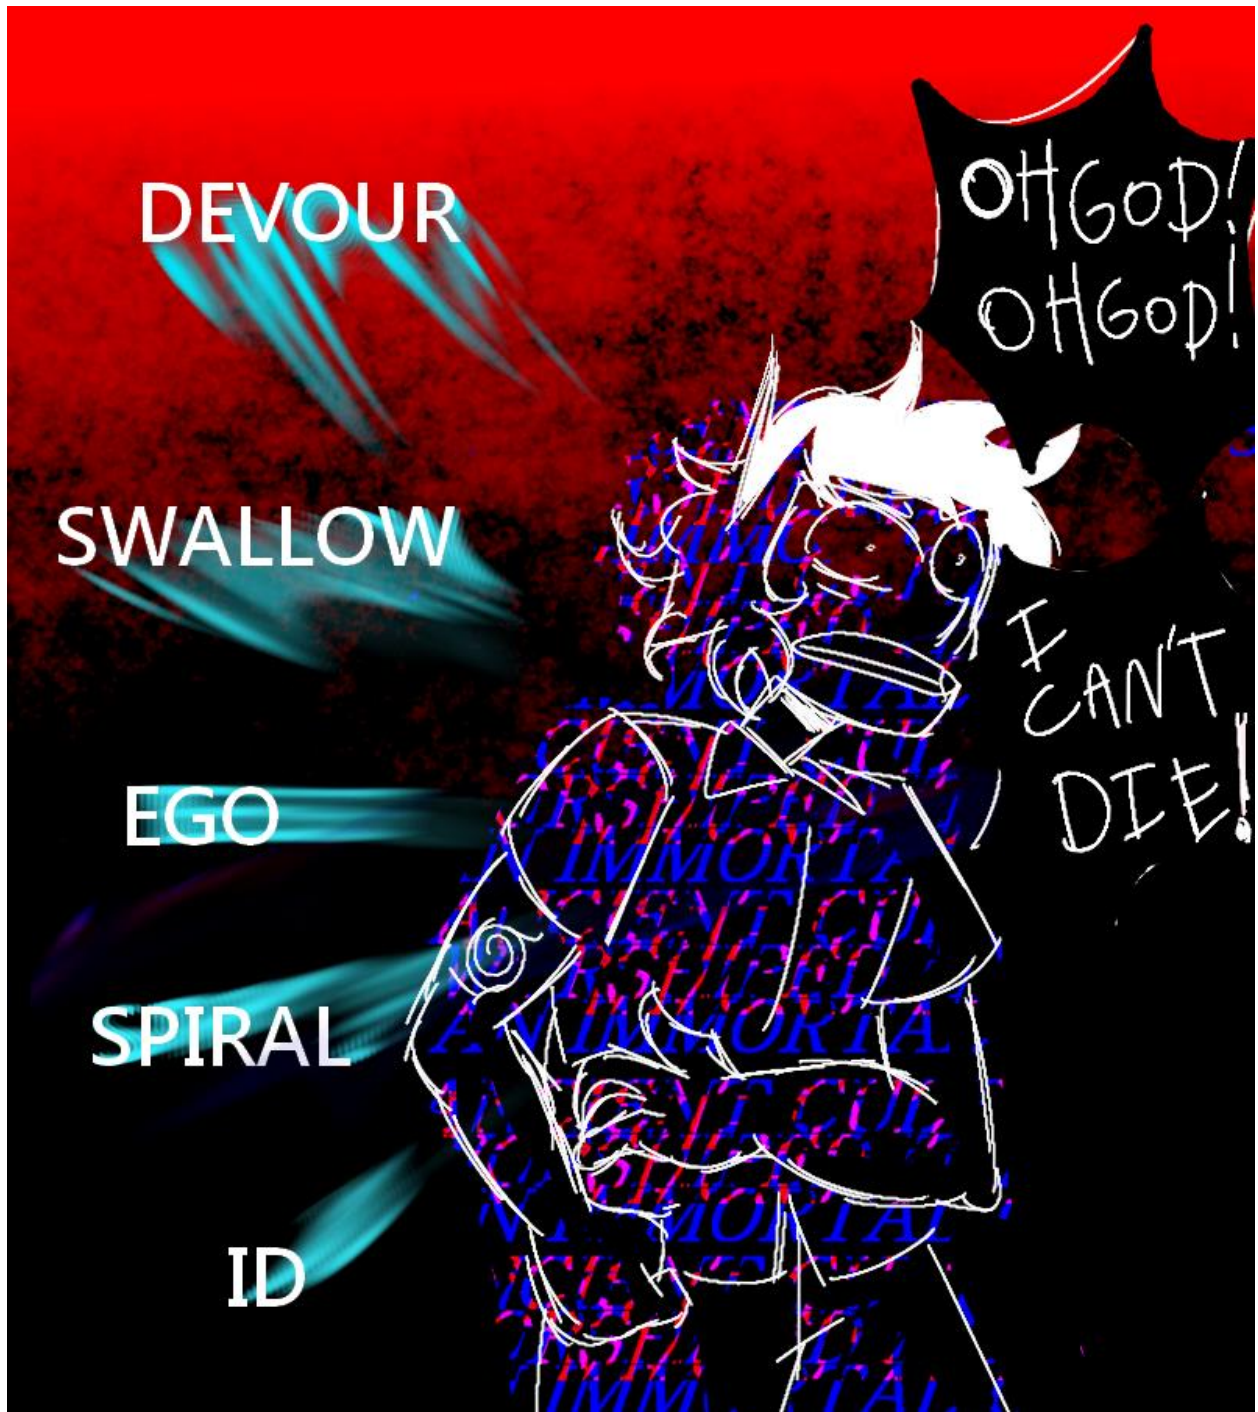

When the Bug bites Something It injects a Venom into The blood Stream.

The venom isn't what  
Kills the victim. The  
Venom is merely  
Able to twist the  
Veins of the victim  
And bend them into  
A spiral shape.

A black and white graphic featuring a central spiral that tightens as it moves towards the center. The spiral is composed of thick, white, hand-drawn lines. The background is black. Three blocks of white text are overlaid on the image: one at the top, one in the middle, and one at the bottom.

*IT NEVER STOPS*

DEVOUR

SWALLOW

EGO

SPIRAL

ID

OH GOD!  
OH GOD!

I CAN'T  
DIE!

Wait no I  
Didn't make  
It up.

My friend did,  
I think.

Or maybe my  
Dad.

Ugh...

Oh my  
god...

this  
sucks...

A graphic featuring a red and black spiral that starts from a central point and expands outwards, creating a hypnotic effect. The spiral is composed of alternating red and black bands. Overlaid on the spiral is white text in a serif font. The text is arranged in two main sections: the top section reads "The beast waits" and the bottom section reads "The spiral beckons".