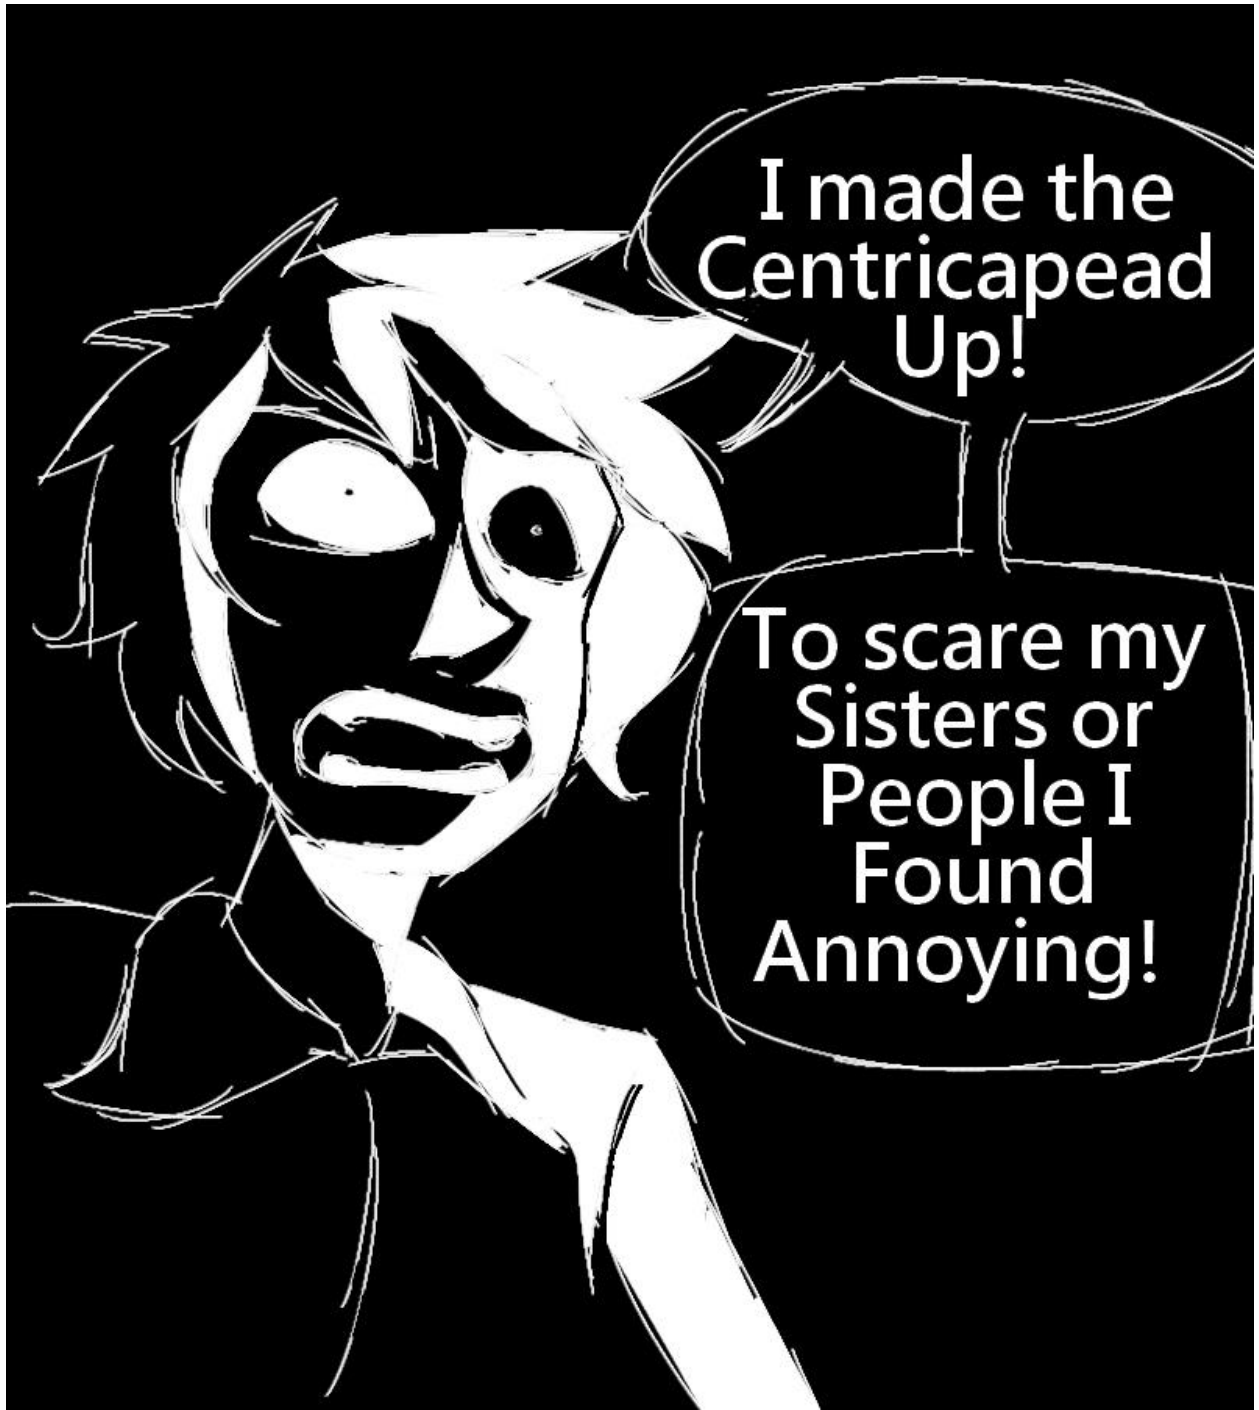

# The Centricapead

Veronica Johnson  
2020

South Carolina is  
A state known  
For its beautiful  
Beaches and  
The iconic  
Palmetto tree.

The state also  
Provides  
A plethora  
Of urban  
Legends.

However the topic  
Of this essay is  
Entirely real.

# The Centricapead

**The Centricapead can  
Grow 10 meters in length  
And 30 centimeters across.**

I made the  
Centricapead  
Up!

To scare my  
Sisters or  
People I  
Found  
Annoying!

The Centricapead Is famously Known for its "death mark".

When the Bug bites Something It injects a Venom into The blood Stream.

The venom isn't what  
Kills the victim. The  
Venom is merely  
Able to twist the  
Veins of the victim  
And bend them into  
A spiral shape.

A black and white graphic featuring a central spiral that tightens as it moves towards the center. The spiral is composed of thick, white, hand-drawn lines. The background is black. Three blocks of white text are overlaid on the image: one at the top, one in the middle, and one at the bottom.