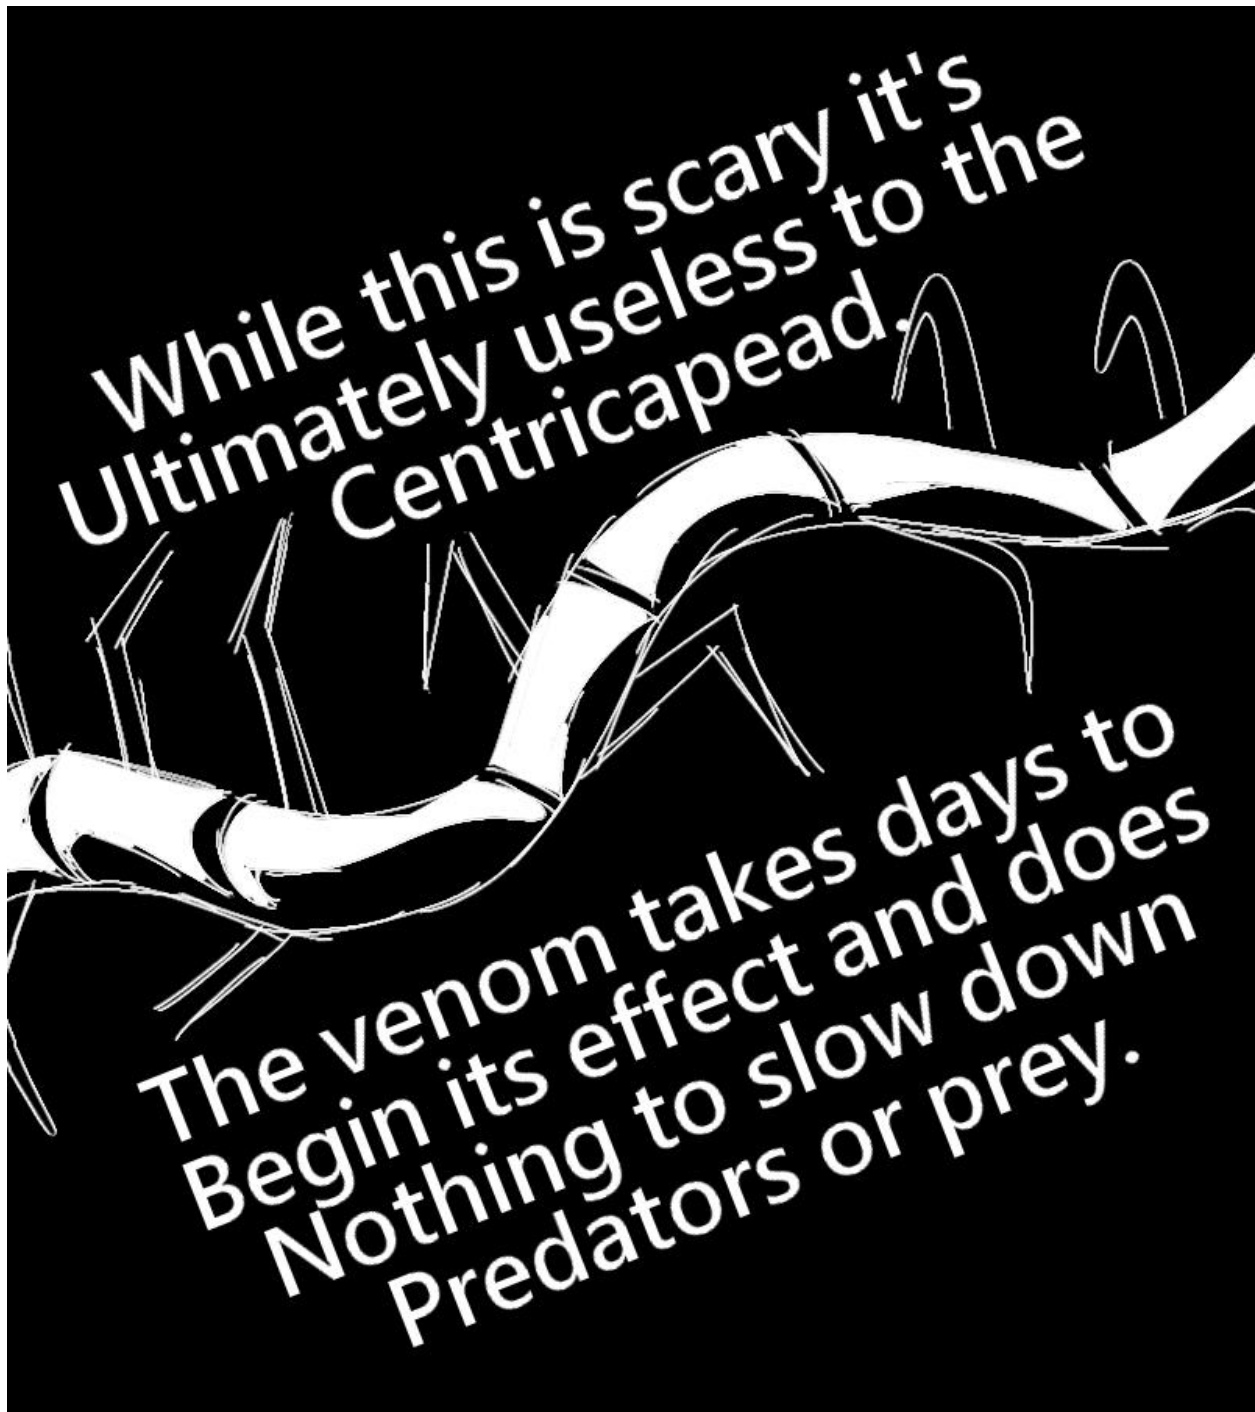

When the Bug bites Something It injects a Venom into The blood Stream.

The venom isn't what  
Kills the victim. The  
Venom is merely  
Able to twist the  
Veins of the victim  
And bend them into  
A spiral shape.

A black and white graphic featuring a central spiral that tightens as it moves towards the center. The spiral is composed of thick, white, hand-drawn lines. The background is black. Three blocks of white text are overlaid on the image: one at the top, one in the middle, and one at the bottom.

This restricts blood  
Flow to the brain.

The spiral will  
Become  
tighter  
and tighter.

Until the victim  
Dies of a blood clot.

**THIS  
ISN'T  
HAPPE-  
NING!**

**THIS IS  
LITERALLY  
IMPOSSIBLE!**

While this is scary it's  
Ultimately useless to the  
Centricapead.

The venom takes days to  
Begin its effect and does  
Nothing to slow down  
predators or prey.

And even when  
A victim dies the  
Bug has never  
Been seen to eat  
Them.